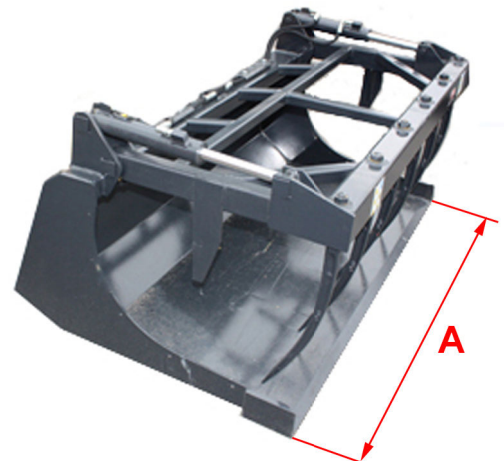

CE

Modelos, datos técnicos e ilustraciones sujetas a cambios sin previo aviso. Models, specifications and illustrations are subject to change without notice.