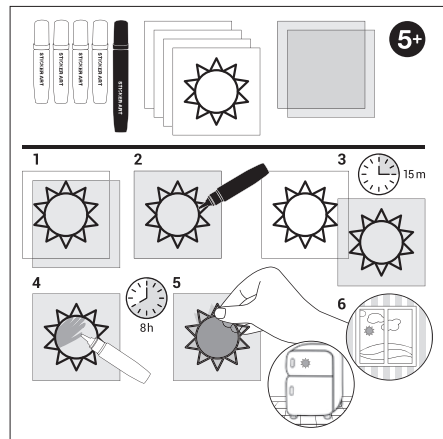

4 Crazy Square

C19060

24 x 5 x 24 cm

7+
2
PLAYERS

FOR RESTLESS AND CURIOUS MINDS.
ENTERTAIN FOR A LONG TIME !

- > 1 board
- > 42 charts of foods and habits
- > 32 quiz cards

Have fun while learning healthy nutrition habits!

C21101
25 x 25 x 5 cm

STICKER ART

Translucent
and movable
stickers

Sticker Art 18u
SA10100
37.5 x 13.5 x 9 cm

5+

For windows
and any smooth
surface

The set includes:

- 4 colored liquid markers (5 ml)
- 1 black liquid marker (10 ml)
- 4 patterns
- 2 vinyl sheets