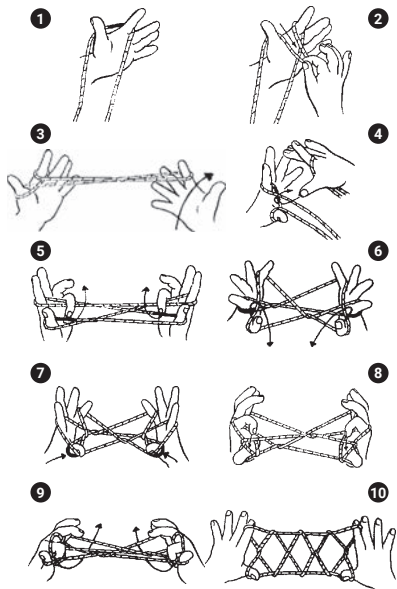

SA13000
25 x 26.4 x 5 cm

- The set includes:
- 8 liquid markers
 - 12 patterns

Peppa Pig™

Sticker Art Junior Peppa Pig

SA13100
25 x 26.4 x 5 cm

- The set includes:
- 10 liquid markers
 - 5 patterns

CLASSIC TOYS

Finger String 12u
C18961
11.5 x 19.5 x 18.5 cm

Finger string

Elastic Rope 12u
C18962
13.5 x 18.5 x 17 cm

elastic rope

• SUPER PRO •

Glitter Color Baton 24u
C19040
33 x 12.5 x 21 cm

Glitter Color Baton DELUXE 12u
C19050
42.5 x 15.2 x 26 cm