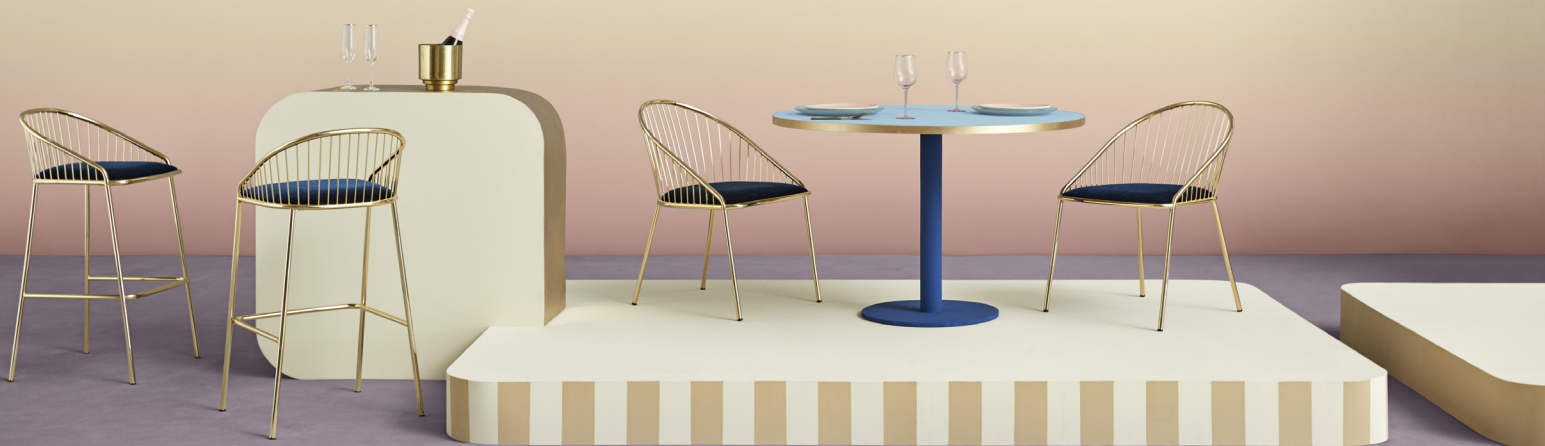

The Novelties

MISSANA

AGORA

Chair & Stools

Technical Features

All measurements are approximate.

Iron structure and particle board.
Seat stuffed with polyurethane CMHR40-30.
Lacquered iron legs.

AGORA CHAIR

Height /79 Seat /46
Depth /64 Width /54

PACKAGING 1pc
Box Sizes (cm) 89 x 74 x 64
Weight 18kg

AGORA BAR STOOL

Height /99 Seat /79
Depth /55 Width /50

PACKAGING 1pc
Box Sizes (cm) 109 x 65 x 60
Weight 19kg

AGORA LOW STOOL

Height /87 Seat /67
Depth /52 Width /50

PACKAGING 1pc
Box Sizes (cm) 97 x 62 x 60
Weight 18kg