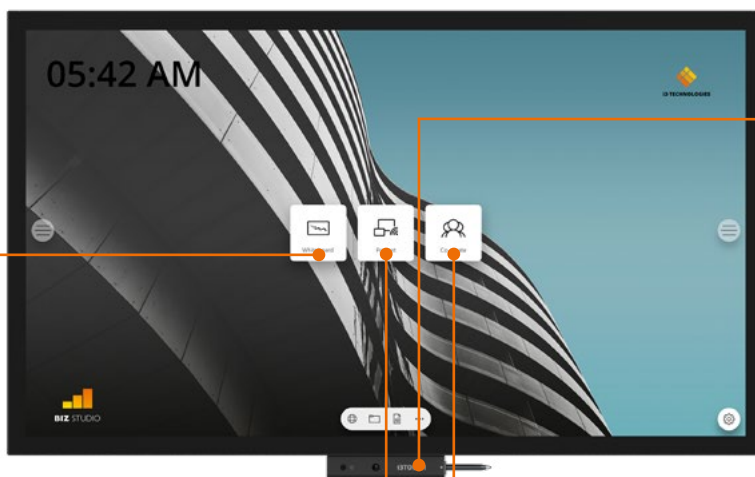

i3TOUCH PXr Truly versatile.

Add flexibility with a rotatable wall mount

Thanks to the gyroscope sensor and adaptive user interface you can mount the i3TOUCH PXr on a rotatable wall mount allowing you to adapt your workflow on the fly to all circumstances.

Work in your familiar Windows environment

Thanks to the integrated OPS PC slot you can combine the i3TOUCH PXr with a Windows PC and benefit from the unique combination of a Windows environment on a rotatable display.

Jot down ideas, share with everyone

Create, capture and share your ideas or notes on a whiteboard. Share your notes instantly via email, USB or QR code.

Never run out of battery power

Always have a fully charged pen thanks to the integrated charging station, which also serves as a convenient place to store your pen.

available with
 or 

Write naturally

Thanks to the optical bonding inside the panel, the i3TOUCH PXr is able to achieve a highly natural and precise writing experience.

One cable connection

The i3TOUCH PXr is a future-proof solution that allows the latest devices with a USB-C connection to be connected to the screen with one cable for image, power, touch and audio.