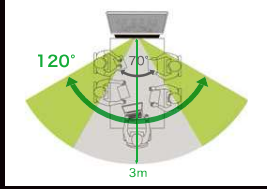

## CS-700SP

Audio, Video, IT management, SIP interface

Ultra-wide angle camera with 120 degree field of view captures every participant's expression

4 speaker element sound bar for ensuring every word spoken at the far end is heard