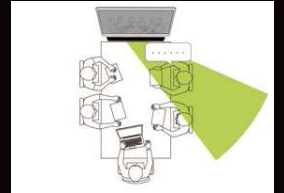

## CS-700SP

Audio, Video, IT management, SIP interface

Ultra-wide angle camera with 120 degree field of view captures every participant's expression

4 speaker element sound bar for ensuring every word spoken at the far end is heard

Beamforming microphone array ensures a clear pick-up of all tones and nuances