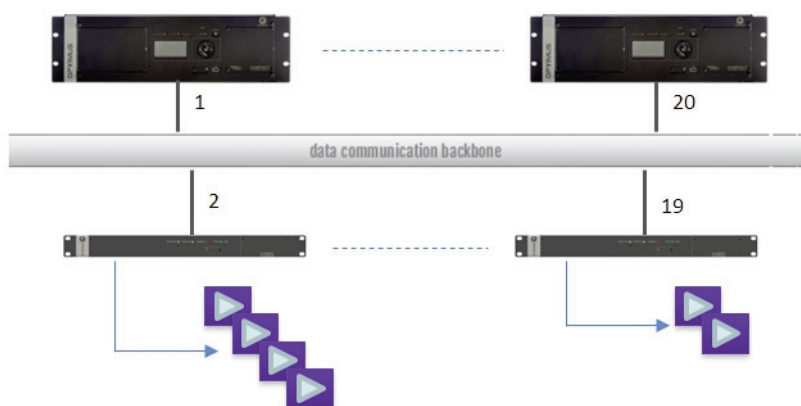

## IP INTERFACE

### IF-704ETH

Interface for connecting power units anywhere in the network. It receives messages from global IP microphone desks and SIP telephones of a COMPACT system, as well as the general music channels.

#### IF-704ETH

Interface - audio matrix with four outputs.

#### IF-722ETH

Interface - audio matrix with two inputs and two outputs.

**IF-704ETH**  
=  
**COMPACT**  
+  
**2 x UMX-SA**

**IF-722ETH**  
=  
**COMPACT**  
+  
**UMX-EA3**  
+  
**UMX-SA**