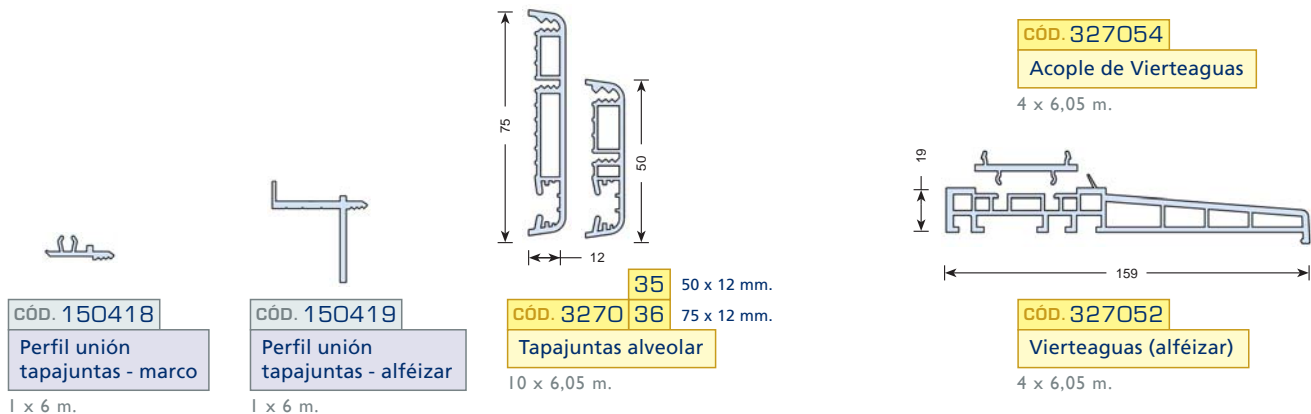

Tapajuntas

10 x 6,05 m.

30 30 x 2,5 mm.
31 40 x 2,5 mm.
32 50 x 3 mm.
33 60 x 3 mm.
34 100 x 3 mm.

CÓD. 3270

Tapajuntas (opcional cantonera)

10 x 6,05 m.

¿...? (40 + 40) x 3 mm.
34_5 (60 + 40) x 3 mm.

CÓD. 327042

Perfil de estanquidad

20 x 6 m.

gama de colores para guía y perfiles de pvc

	GUÍAS						PROLONGADORES			TAPAJUNTAS normal opcional cantonera alveolar	VIERTE- AGUAS (alféizar)
	Lateral 55 x 45	Lateral 55 x 68	Lateral 60 x 45	Lateral 30 x 60	Lateral 33 x 45	Central 60 x 45	mosquitera 30 x 55	30 x 30 30 x 10 35 x 20			
Color											
Blanco	●	●	●	●	●	●	●	●	●	●	●
Marrón	●	●	●	●	●	●	●	●	●	●	●
Film vinílico											
3005	×	×	×	×	×	×	×	×	×	×	×
6009	●	●	●	●	×	●	●	●	●	×	×
7016	×	×	×	×	×	×	×	×	×	×	×
Blanco 5205	●	●	●	●	×	●	●	●	●	×	×
Caoba 7013	●	●	●	●	×	●	●	●	●	×	×
Crema 7905	●	●	●	●	×	●	●	●	●	×	×
Glaciale	●	●	●	●	×	●	●	●	●	×	×
Gris forja							●	●	●	×	×
Marrón 7505	●	●	●	●	×	●	●	●	●	●	●
Negro 1805	●	●	●	●	×	●	●	●	●	×	×
Nogal 8007	●	●	●	●	×	●	●	●	●	×	×
Pino 7009	×	×	×	×	×	×	×	×	×	×	×
Pino 9041	×	×	×	×	×	×	×	×	×	×	×
Roble 2090	●	●	●	●	×	●	●	●	●	×	×
Roble 6003	●	●	●	●	×	●	●	●	●	●	●
Roble 9008	×	×	×	×	×	×	×	×	×	×	×
Roble golden	●	●	●	●	×	●	●	●	●	×	×
Sapely 3162	●	●	●	●	×	●	●	●	●	×	×
Sapely 5021	×	×	×	×	×	×	×	×	×	×	×
Siena PN	●	●	●	●	×	●	●	●	●	×	×
Siena PR	●	●	●	●	×	●	●	●	●	×	×
Verde forja							●	×	●	×	×
Winchester	●	●	●	●	×	●	●	●	●	×	×